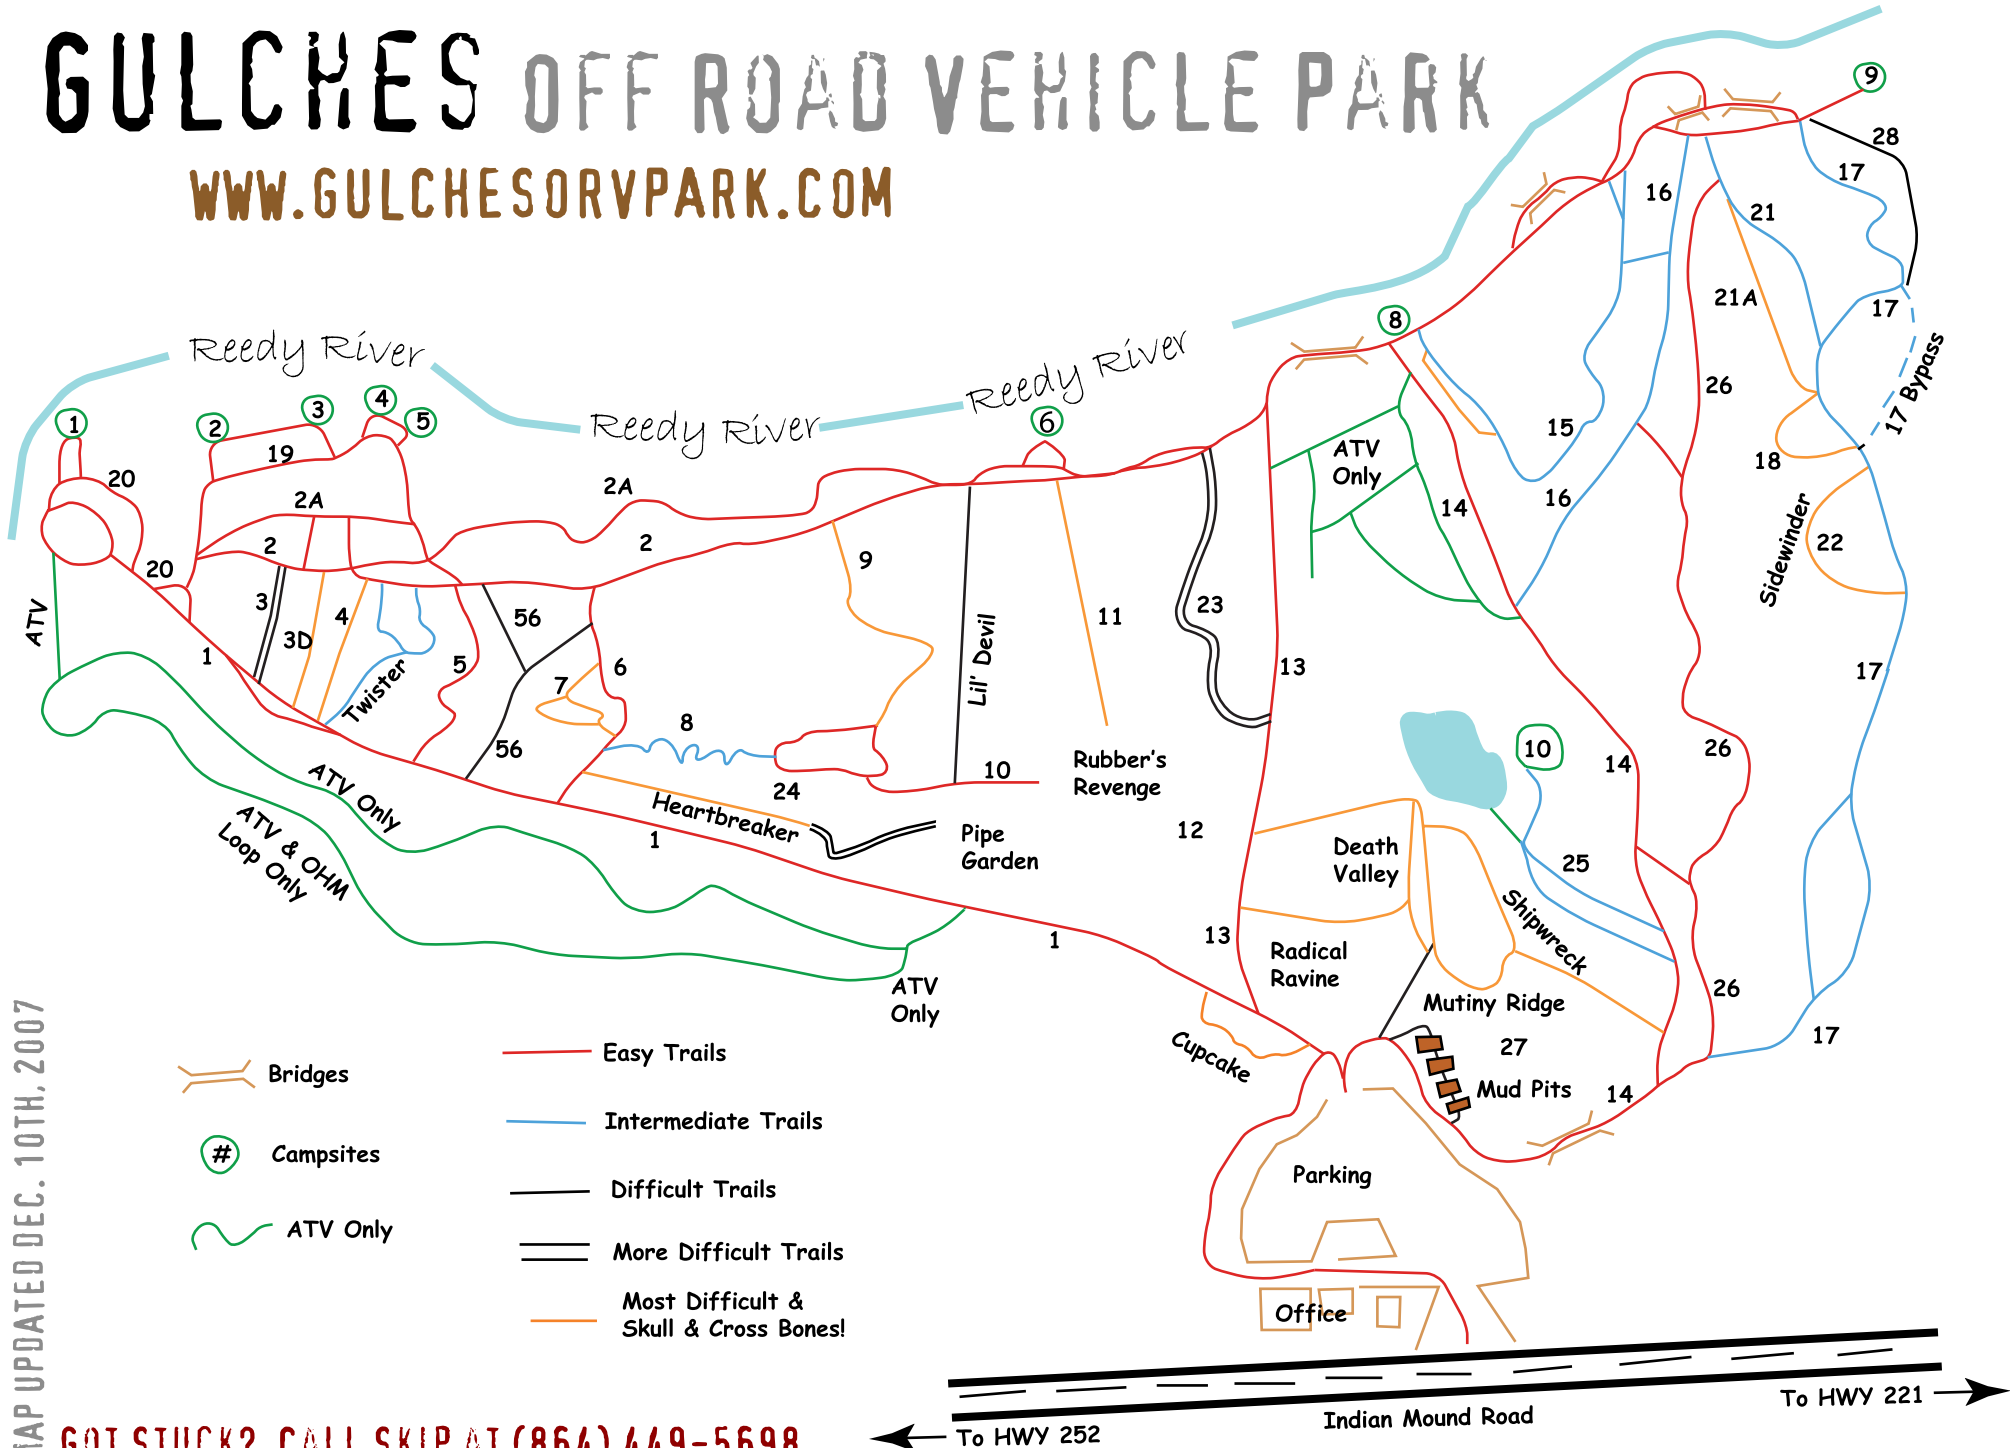

GULCHES OFF ROAD VEHICLE PARK

WWW.GULCHESORVPARK.COM

MAP UPDATED DEC. 10TH, 2007

GOT STUCK? CALL SKIP AT (864) 449-5698